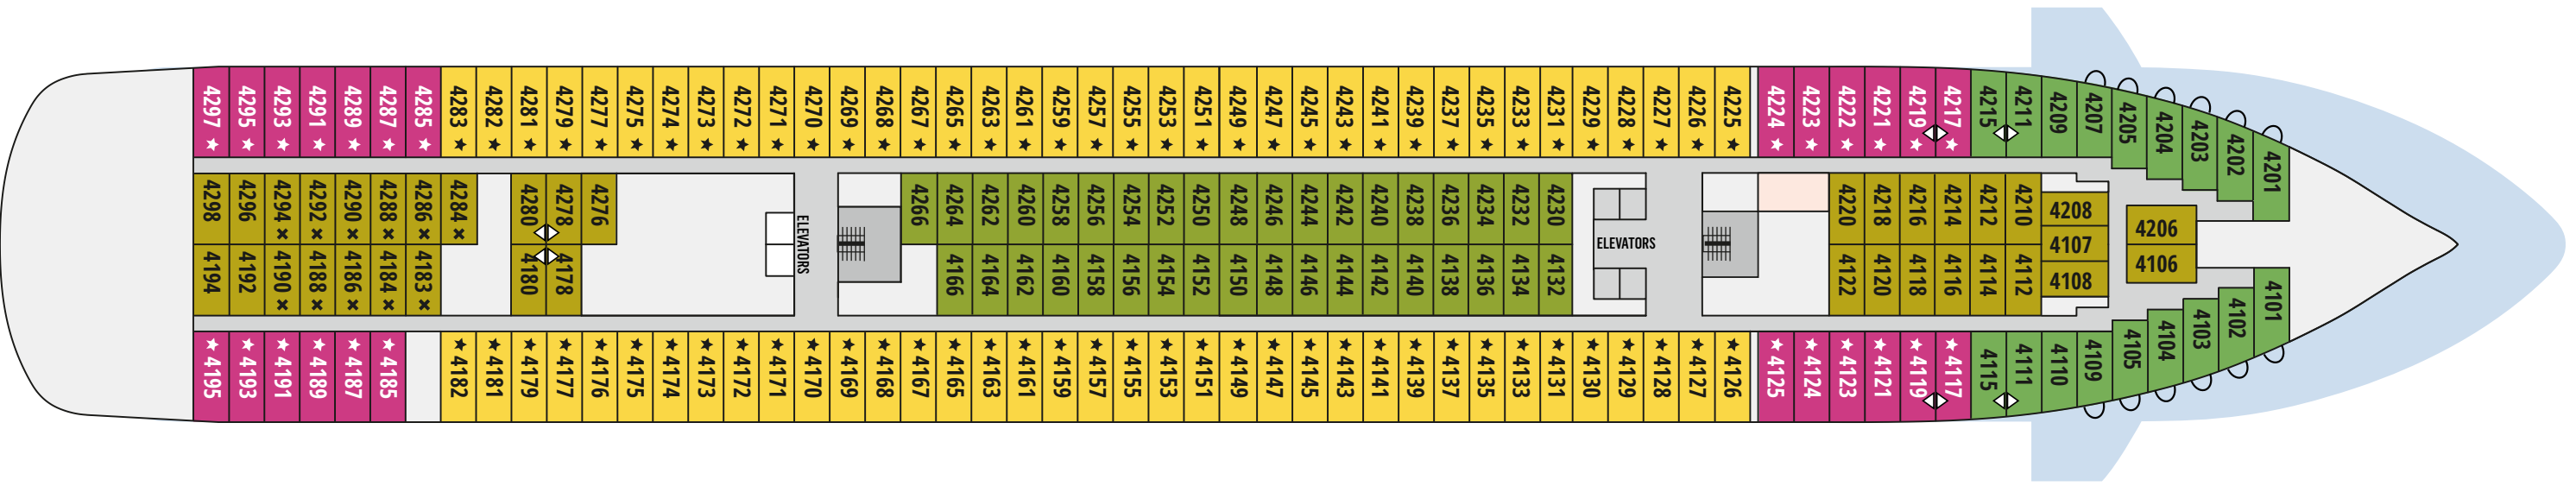

YOUR SHIP

- 1266 guests in 633 cabins, 62 with private balcony
- All cabins are equipped with telephone, hairdryer, safety deposit box and TV
- WiFi and doctor onboard at extra cost

Length 202,85 m
Tonnage 42,2 grt
Flag Malta

Deckplans and stateroom layouts are given purely as a guide. Size and layout may vary within the same category.

CATEGORY	DECK	DESCRIPTION	NUMBER OF STATEROOMS
INTERIOR COSMOS CABINS			
IA	4/5	Double bed with 2 single mattresses or twin beds, 3rd/4th upper beds	61
IB	4/5	Double bed with 2 single mattresses	89
IC	6/7	Twin beds or double bed with 2 single mattresses, 3rd/4th upper beds	63
EXTERIOR COSMOS CABINS			
XA	4/5	Double bed with 2 single mattresses	28
XBO	6/7	Double bed with 2 single mattresses or twin beds, 3rd/4th upper beds or single sofa bed	52
XB	3/4/6/7	Double bed with 2 single mattresses or twin beds, 3rd/4th upper beds or single sofa bed	80
XC	4/5	Double bed with 2 single mattresses and a single sofa bed	88
XD	5/6/7	Double bed with 2 single mattresses and a single sofa bed	110
BA	7	Double bed with 2 single mattresses with mini bar and balcony	60
DREAM SUITES			
SG Grand Dream Suites	7	Double bed with 2 single mattresses and 3rd lower bed with mini bar and balcony	2

DECK 3

DECK 4

DECK 5

DECK 6

DECK 7

DECK 8

DECK 9

DECK 10