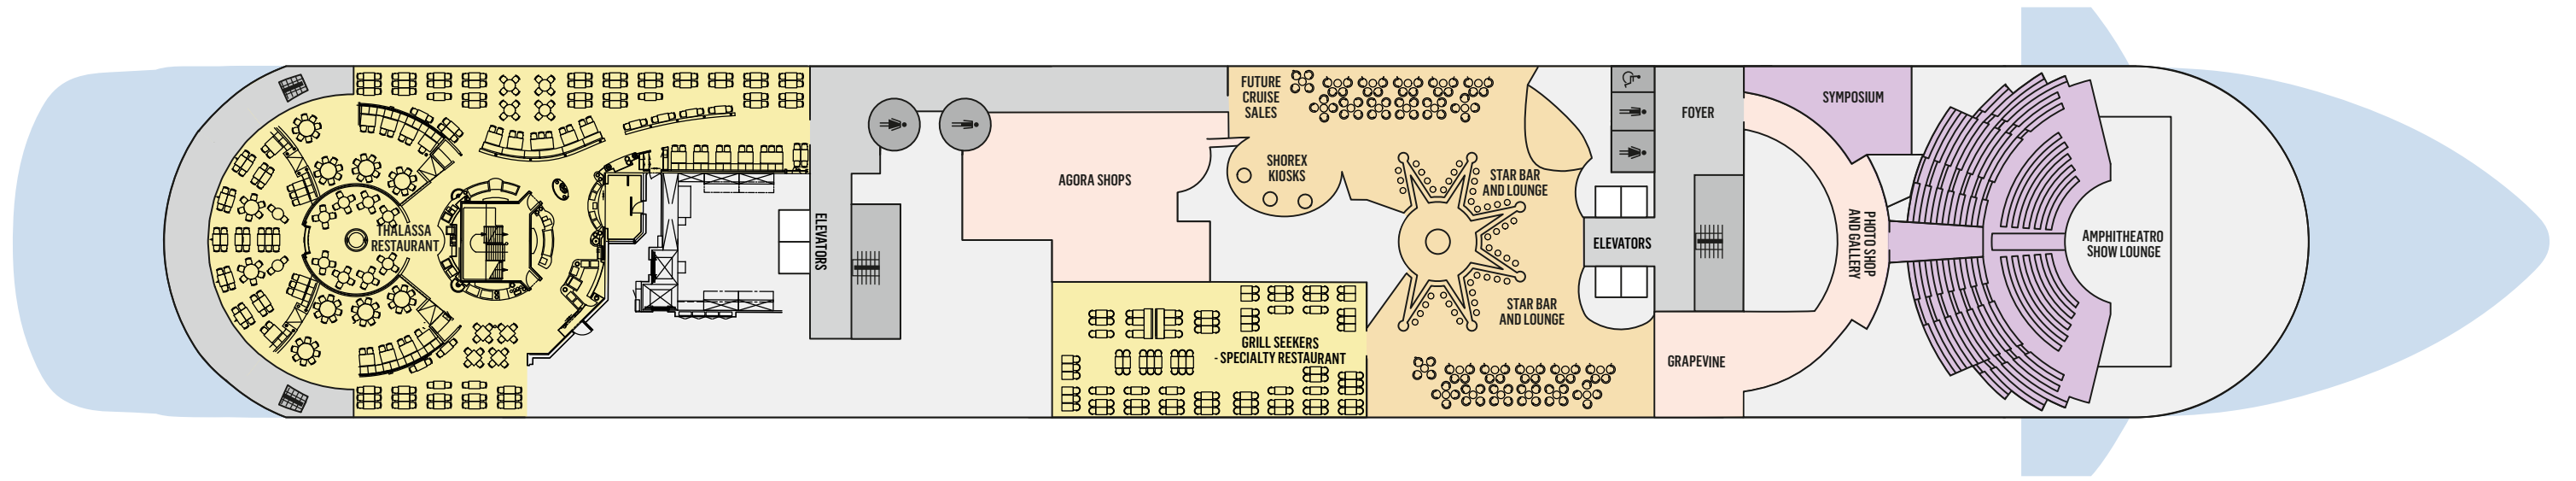

ONBOARD CELESTYAL DISCOVERY

SYMBOL LEGEND

- None 2 lower beds
- ▲ 3rd berth
- ✕ 2 lower and 2 upper beds
- ★ Sofa bed
- ♻️ Jet tubs (Grand Suites only)
- ⚓ Porthole
- ♿ Wheelchair accessible
- ↔ Interconnecting rooms
- 🚫 Obstructed view

Deckplans and stateroom layouts are given purely as a guide. Size and layout may vary within the same category.

CATEGORY	DECK	DESCRIPTION	NUMBER OF STATEROOMS
INTERIOR COSMOS CABINS			
IA	4/5	Double bed with 2 single mattresses or twin beds, 3rd/4th upper beds	61
IB	4/5	Double bed with 2 single mattresses	89
IC	6/7	Twin beds or double bed with 2 single mattresses, 3rd/4th upper beds	63
EXTERIOR COSMOS CABINS			
XA	4/5	Double bed with 2 single mattresses	28
XBO	6/7	Double bed with 2 single mattresses or twin beds, 3rd/4th upper beds or single sofa bed	52
XB	3/4/6/7	Double bed with 2 single mattresses or twin beds, 3rd/4th upper beds or single sofa bed	80
XC	4/5	Double bed with 2 single mattresses and a single sofa bed	88
XD	5/6/7	Double bed with 2 single mattresses and a single sofa bed	110
BA	7	Double bed with 2 single mattresses with mini bar and balcony	60
DREAM SUITES			
SG Grand Dream Suites	7	Double bed with 2 single mattresses and 3rd lower bed with mini bar and balcony	2

DECK 3

DECK 4

DECK 5

DECK 6

DECK 7

DECK 8

DECK 9

DECK 10

DECK 11

DECK 12