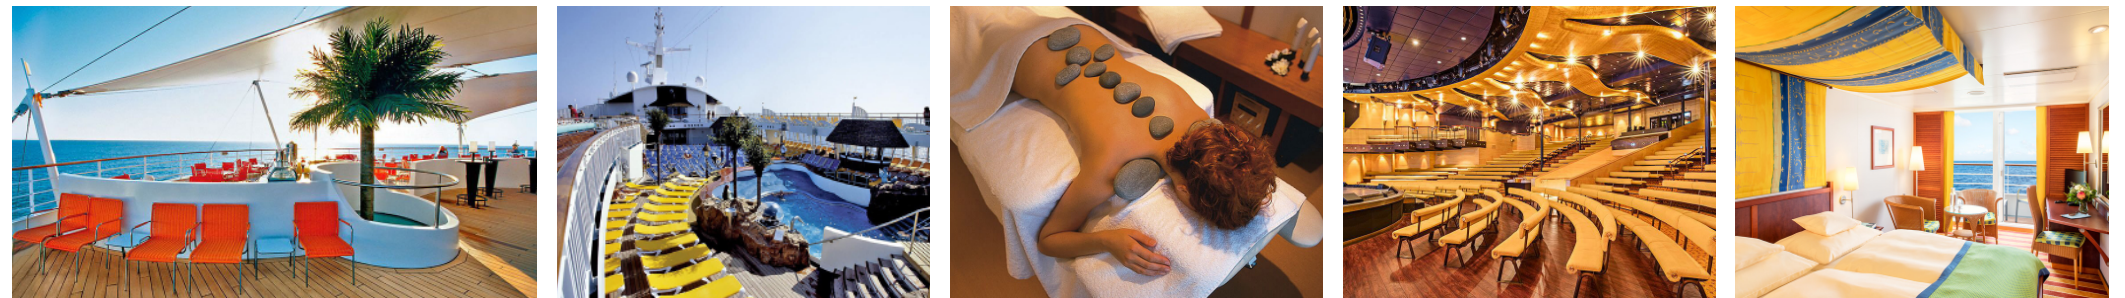

ONBOARD CELESTYAL DISCOVERY

SYMBOL LEGEND

- None 2 lower beds
- ▲ 3rd berth
- ✕ 2 lower and 2 upper beds
- ★ Sofa bed
- ♻️ Jet tubs (Grand Suites only)
- ⚓ Porthole
- ♿ Wheelchair accessible
- ↔ Interconnecting rooms
- 🚫 Obstructed view

PLACES TO HAVE A GOOD MEAL

- **Deck 10** Greek Deli
- **Deck 9** The Taverna and The Pizza Oven
- **Deck 8** Grill Seekers - Specialty Restaurant and Thalassa Restaurant

PLACES TO HAVE FUN

- **Deck 10** Fig & Honey, Halara Cove Bar, Discovery Lounge, AFTER Disco Bar and Lounge
- **Deck 9** Amphitheatro Show Lounge-upper level, Martini Bar and Lounge
- **Deck 8** Amphitheatro Show Lounge-lower level, Grapevine, Star Bar and Lounge
- **Deck 7** Ocean Bar
- **Deck 6** Kids Club

PLACES TO TREAT YOURSELF

- **Deck 11** Sozo Health Spa, Sun Deck, Walk Around Deck
- **Deck 10** Halara Cove & Pool,
- **Deck 9** The Sozo Beauty & Wellness Center,
- **Deck 8** Symposium, Photo Shop and Gallery, Agora Shops
- **Deck 6** Reception and Shorex Desk
- **Deck 3** Medical Center

YOUR SHIP

- 1266 guests in 633 cabins, 62 with private balcony
- All cabins are equipped with telephone, hairdryer, safety deposit box and TV
- WiFi and doctor onboard at extra cost

Length 202,85 m
Tonnage 42,2 grt
Flag Malta

Deckplans and stateroom layouts are given purely as a guide. Size and layout may vary within the same category.