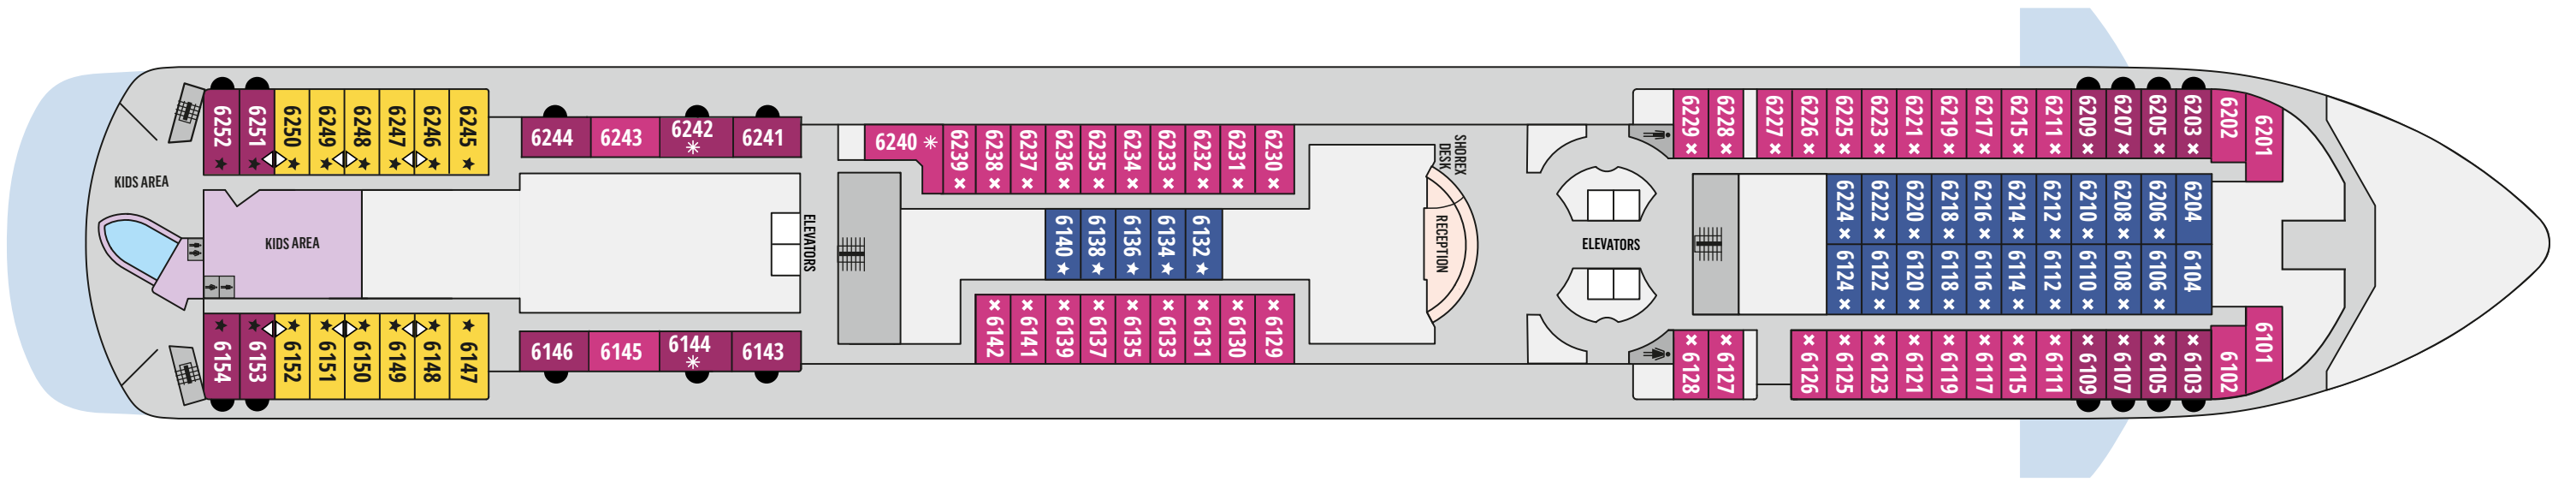

YOUR SHIP

- 1266 guests in 633 cabins, 62 with private balcony
- All cabins are equipped with telephone, hairdryer, safety deposit box and TV
- WiFi and doctor onboard at extra cost

Length 202,85 m
Tonnage 42,2 grt
Flag Malta

Deckplans and stateroom layouts are given purely as a guide. Size and layout may vary within the same category.

CATEGORY	DECK	DESCRIPTION	NUMBER OF STATEROOMS
INTERIOR COSMOS CABINS			
IA	4/5	Double bed with 2 single mattresses or twin beds, 3rd/4th upper beds	61
IB	4/5	Double bed with 2 single mattresses	89
IC	6/7	Twin beds or double bed with 2 single mattresses, 3rd/4th upper beds	63
EXTERIOR COSMOS CABINS			
XA	4/5	Double bed with 2 single mattresses	28
XBO	6/7	Double bed with 2 single mattresses or twin beds, 3rd/4th upper beds or single sofa bed	52
XB	3/4/6/7	Double bed with 2 single mattresses or twin beds, 3rd/4th upper beds or single sofa bed	80
XC	4/5	Double bed with 2 single mattresses and a single sofa bed	88
XD	5/6/7	Double bed with 2 single mattresses and a single sofa bed	110
BA	7	Double bed with 2 single mattresses with mini bar and balcony	60
DREAM SUITES			
SG Grand Dream Suites	7	Double bed with 2 single mattresses and 3rd lower bed with mini bar and balcony	2

DECK 3

DECK 4

DECK 5

DECK 6

DECK 7

DECK 8

DECK 9

DECK 10

DECK 11

DECK 12