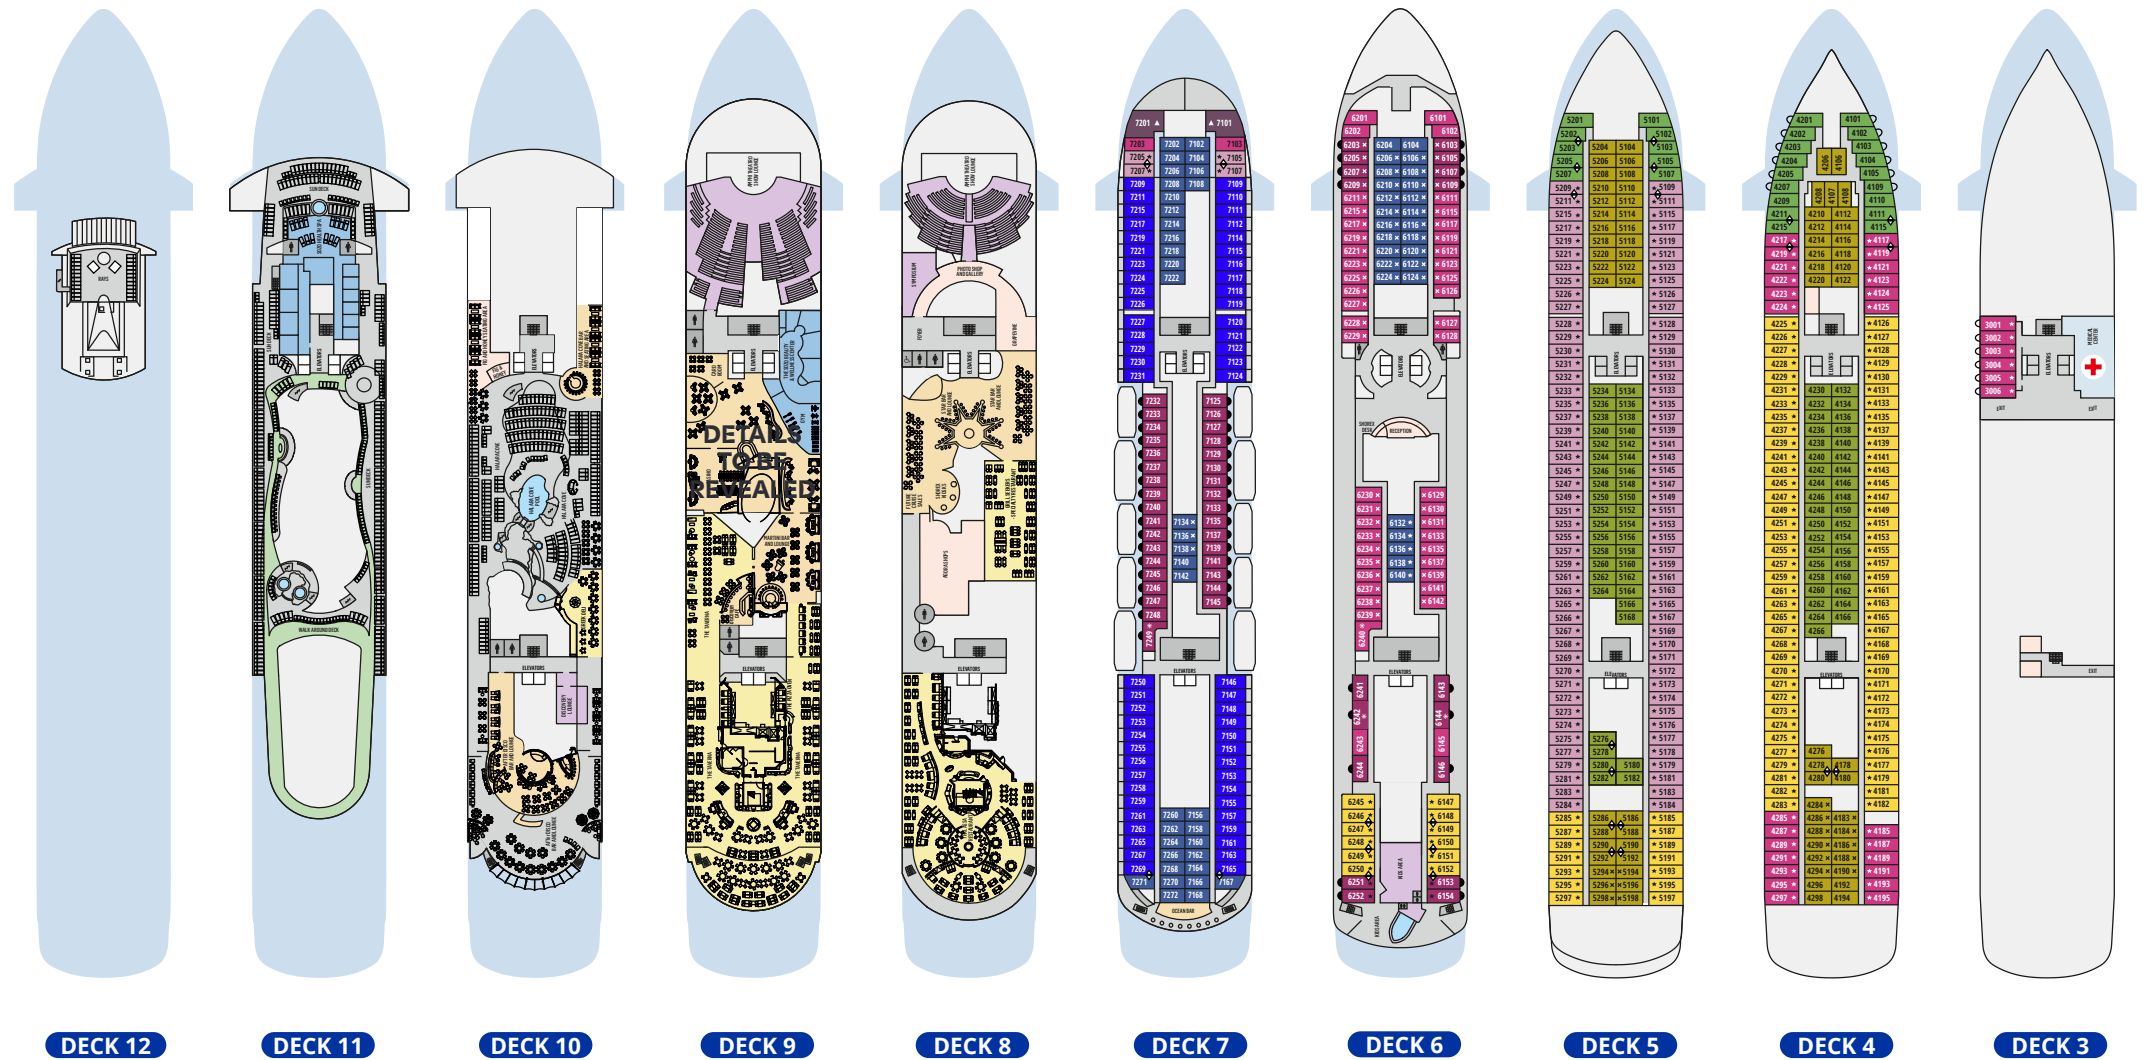

ONBOARD CELESTYAL DISCOVERY

SYMBOL LEGEND

- None 2 lower beds
- ▲ 3rd berth
- ✕ 2 lower and 2 upper beds
- ★ Sofa bed
- ♻️ Jet tubs (Grand Suites only)
- ⚓ Porthole
- ♿ Wheelchair accessible
- ↔ Interconnecting rooms
- 🚫 Obstructed view

PLACES TO TREAT YOURSELF

- Deck 11** Sozo Health Spa, Sun Deck, Walk Around Deck
- Deck 10** Halara Cove & Pool,
- Deck 9** The Sozo Beauty & Wellness Center,
- Deck 8** Symposium, Photo Shop and Gallery, Agora Shops
- Deck 6** Reception and Shorex Desk
- Deck 3** Medical Center

YOUR SHIP

- 1266 guests in 633 cabins, 62 with private balcony
- All cabins are equipped with telephone, hairdryer, safety deposit box and TV
- WiFi and doctor onboard at extra cost

Length 202,85 m
Tonnage 42,2 grt
Flag Malta

Deckplans and stateroom layouts are given purely as a guide. Size and layout may vary within the same category.

CATEGORY	DECK	DESCRIPTION	NUMBER OF STATEROOMS
INTERIOR COSMOS CABINS			
IA	4/5	Double bed with 2 single mattresses or twin beds, 3rd/4th upper beds	61
IB	4/5	Double bed with 2 single mattresses	89
IC	6/7	Twin beds or double bed with 2 single mattresses, 3rd/4th upper beds	63
EXTERIOR COSMOS CABINS			
XA	4/5	Double bed with 2 single mattresses	28
XBO	6/7	Double bed with 2 single mattresses or twin beds, 3rd/4th upper beds or single sofa bed	52
XB	3/4/6/7	Double bed with 2 single mattresses or twin beds, 3rd/4th upper beds or single sofa bed	80
XC	4/5	Double bed with 2 single mattresses and a single sofa bed	88
XD	5/6/7	Double bed with 2 single mattresses and a single sofa bed	110
BA	7	Double bed with 2 single mattresses with mini bar and balcony	60
DREAM SUITES			
SG Grand Dream Suites	7	Double bed with 2 single mattresses and 3rd lower bed with mini bar and balcony	2