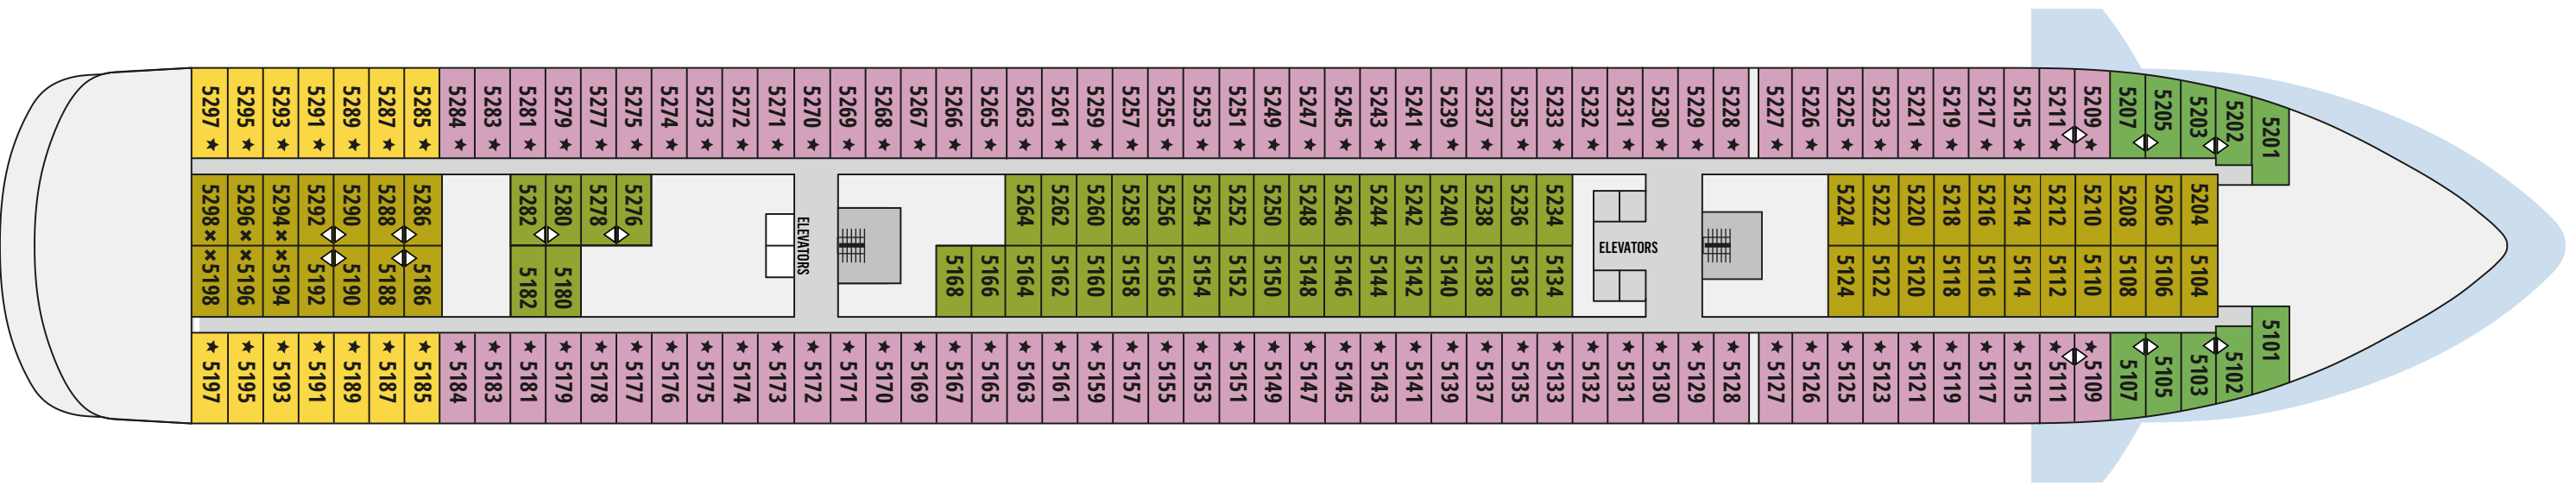

Deckplans and stateroom layouts are given purely as a guide. Size and layout may vary within the same category.

CATEGORY	DECK	DESCRIPTION	NUMBER OF STATEROOMS
INTERIOR COSMOS CABINS			
IA	4/5	Double bed with 2 single mattresses or twin beds, 3rd/4th upper beds	61
IB	4/5	Double bed with 2 single mattresses	89
IC	6/7	Twin beds or double bed with 2 single mattresses, 3rd/4th upper beds	63
EXTERIOR COSMOS CABINS			
XA	4/5	Double bed with 2 single mattresses	28
XBO	6/7	Double bed with 2 single mattresses or twin beds, 3rd/4th upper beds or single sofa bed	52
XB	3/4/6/7	Double bed with 2 single mattresses or twin beds, 3rd/4th upper beds or single sofa bed	80
XC	4/5	Double bed with 2 single mattresses and a single sofa bed	88
XD	5/6/7	Double bed with 2 single mattresses and a single sofa bed	110
BA	7	Double bed with 2 single mattresses with mini bar and balcony	60
DREAM SUITES			
SG Grand Dream Suites	7	Double bed with 2 single mattresses and 3rd lower bed with mini bar and balcony	2

DECK 3

DECK 4

DECK 5

DECK 6

DECK 7

DECK 8

DECK 9

DECK 10