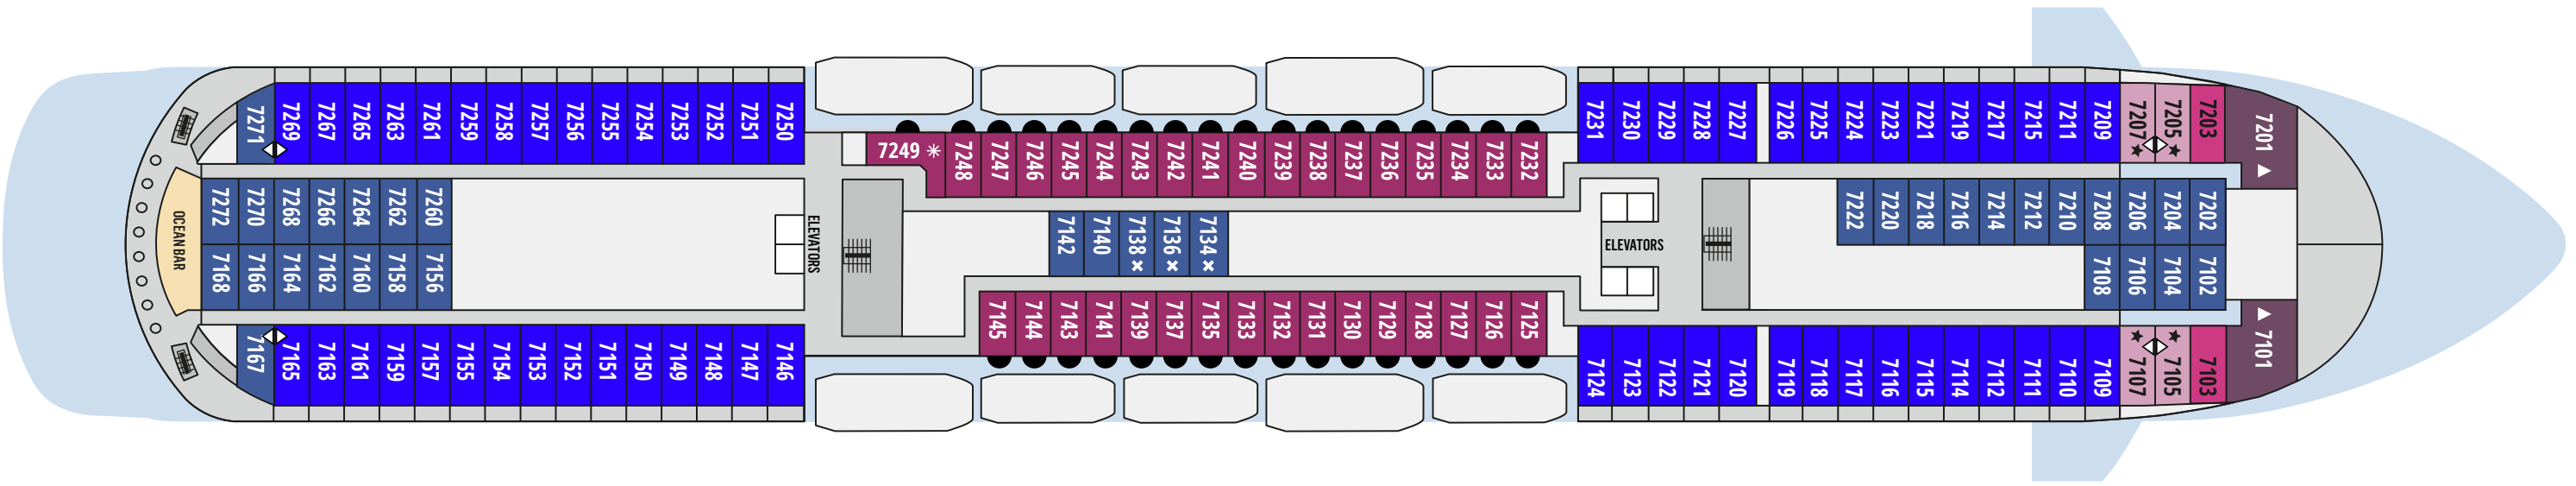

ONBOARD CELESTYAL DISCOVERY

SYMBOL LEGEND

- None 2 lower beds
- ▲ 3rd berth
- ✕ 2 lower and 2 upper beds
- ★ Sofa bed
- ♻️ Jet tubs (Grand Suites only)
- ⚓ Porthole
- ♿ Wheelchair accessible
- ↔ Interconnecting rooms
- 🚫 Obstructed view

Deckplans and stateroom layouts are given purely as a guide. Size and layout may vary within the same category.

CATEGORY	DECK	DESCRIPTION	NUMBER OF STATEROOMS
INTERIOR COSMOS CABINS			
IA	4/5	Double bed with 2 single mattresses or twin beds, 3rd/4th upper beds	61
IB	4/5	Double bed with 2 single mattresses	89
IC	6/7	Twin beds or double bed with 2 single mattresses, 3rd/4th upper beds	63
EXTERIOR COSMOS CABINS			
XA	4/5	Double bed with 2 single mattresses	28
XBO	6/7	Double bed with 2 single mattresses or twin beds, 3rd/4th upper beds or single sofa bed	52
XB	3/4/6/7	Double bed with 2 single mattresses or twin beds, 3rd/4th upper beds or single sofa bed	80
XC	4/5	Double bed with 2 single mattresses and a single sofa bed	88
XD	5/6/7	Double bed with 2 single mattresses and a single sofa bed	110
BA	7	Double bed with 2 single mattresses with mini bar and balcony	60
DREAM SUITES			
SG Grand Dream Suites	7	Double bed with 2 single mattresses and 3rd lower bed with mini bar and balcony	2

DECK 3

DECK 4

DECK 5

DECK 6

DECK 7

DECK 8

DECK 9

DECK 10

DECK 11

DECK 12